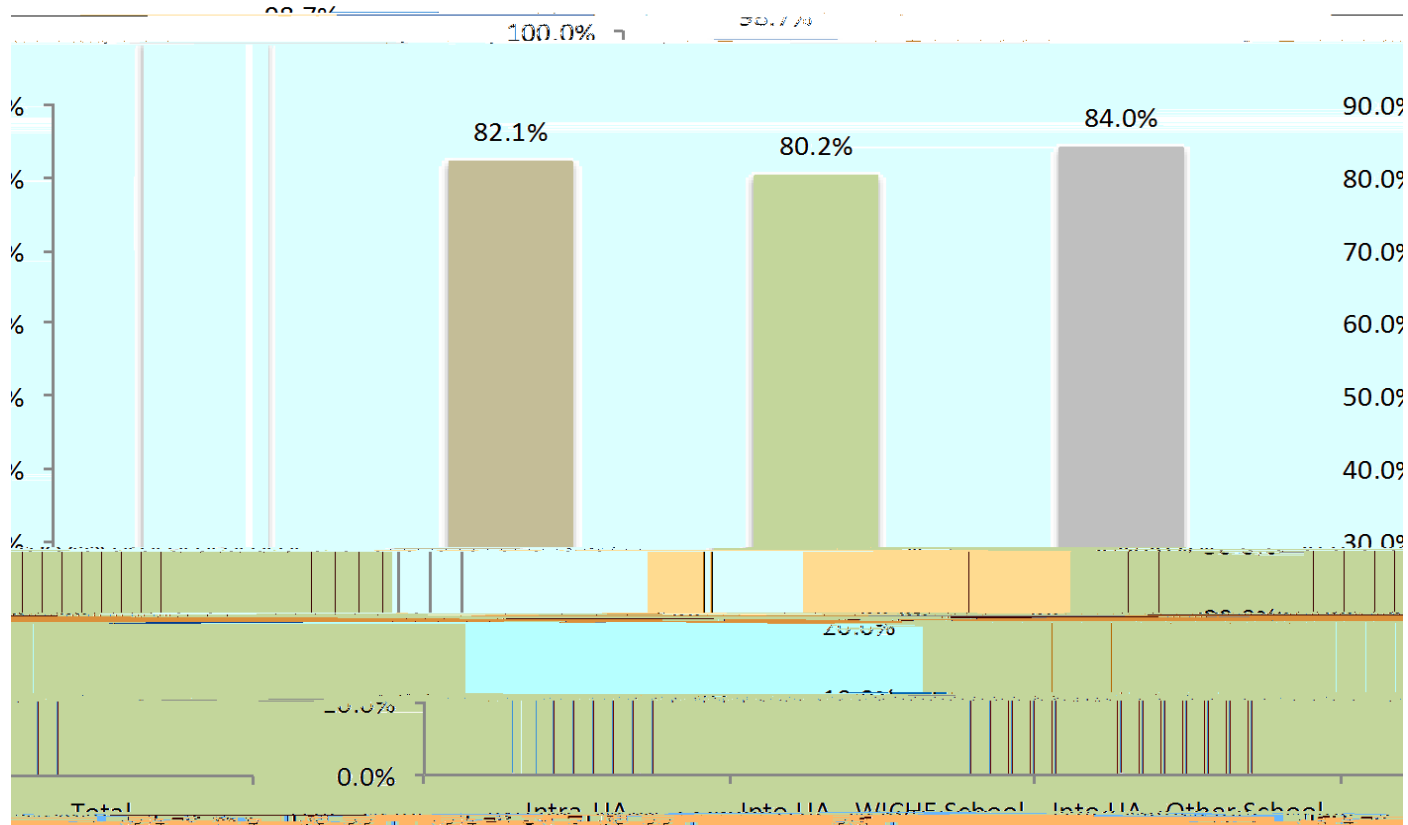

Number of Course Transfer Attempts

Average Course Transfer Acceptance Rate FY09 – FY13

Intra-UA Course Transfer Attempts with Course Grade of D or Above, FY13

Total Attempts	10,886	100.0%
----------------	--------	--------

Remaining Challenges

The following may be areas of student complaints about transfers:

- For successful intra-BA course transfers, to what degree requirement does each course apply?
 - General Education, Course Prerequisite, Major Requirement or Elective?
- How many students encounter “the petition”? Need to quantify