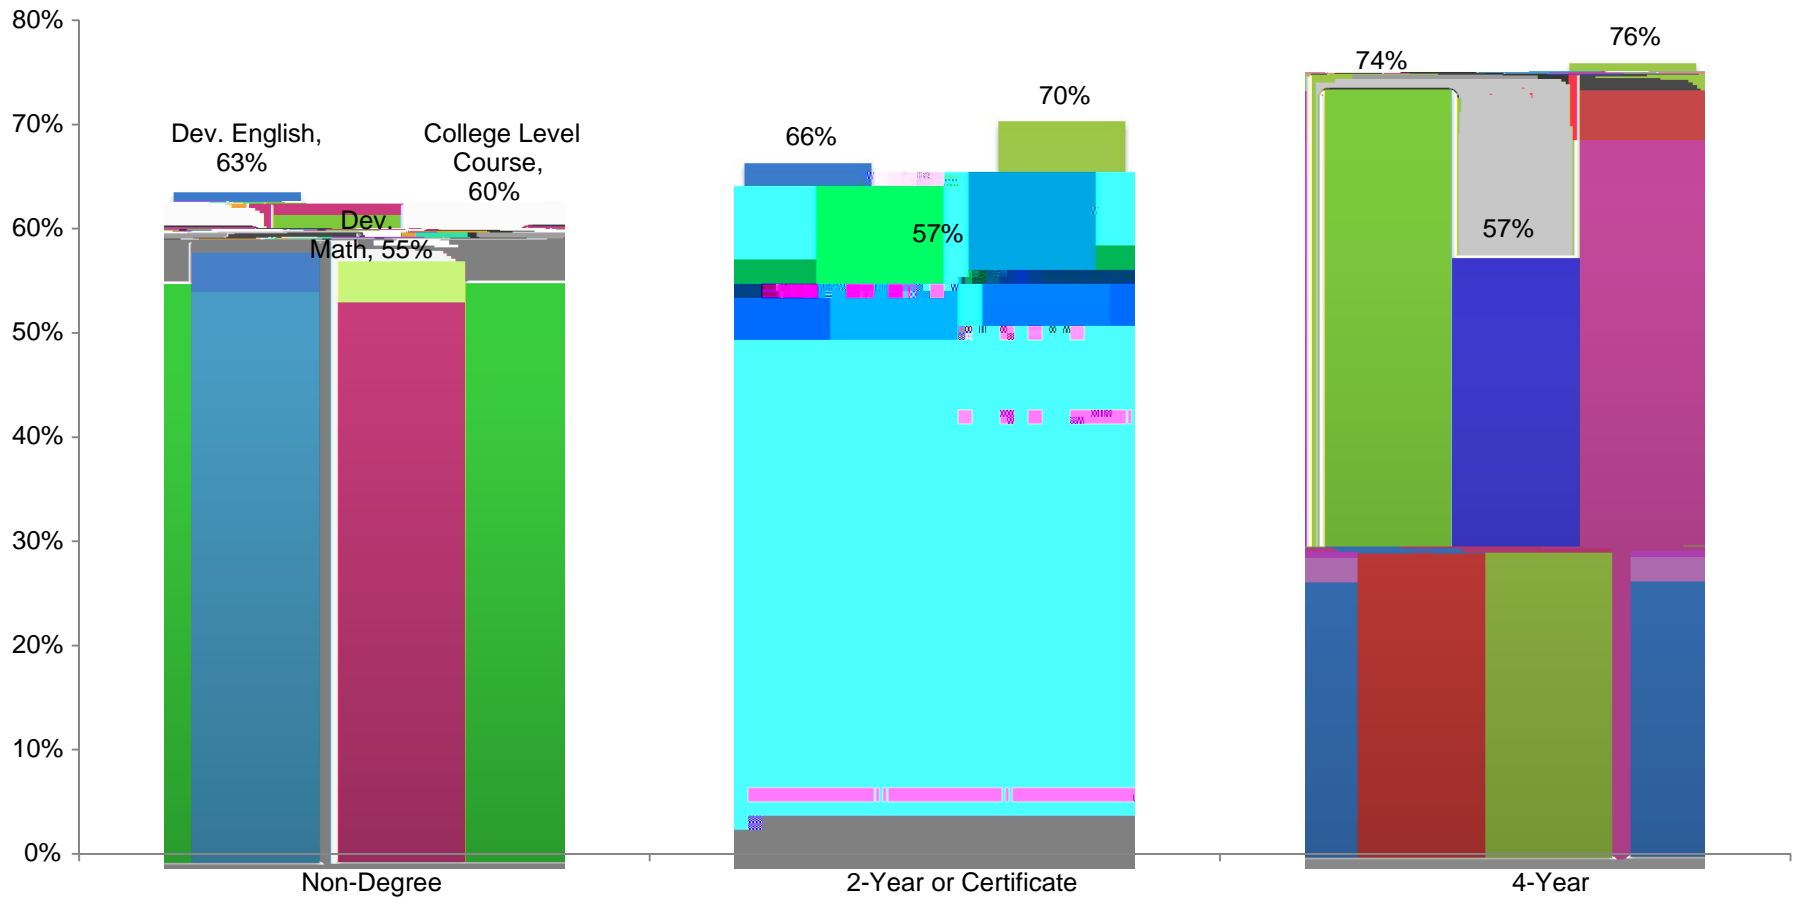

## Handout 2. Recent High School Graduates as a Proportion of Developmental Course-Takers, Fall 2008 - Fall 2012

### Handout 3. Course Completion Rate Average by Student's Degree Seeking Status and Course Type Fall 2008 - 2012

## Handout 4. 4-Year Bachelor Degree Graduation Rate within 6 Years by Developmental Need

Average Fall 2002 - Fall 2006 Starting Cohorts