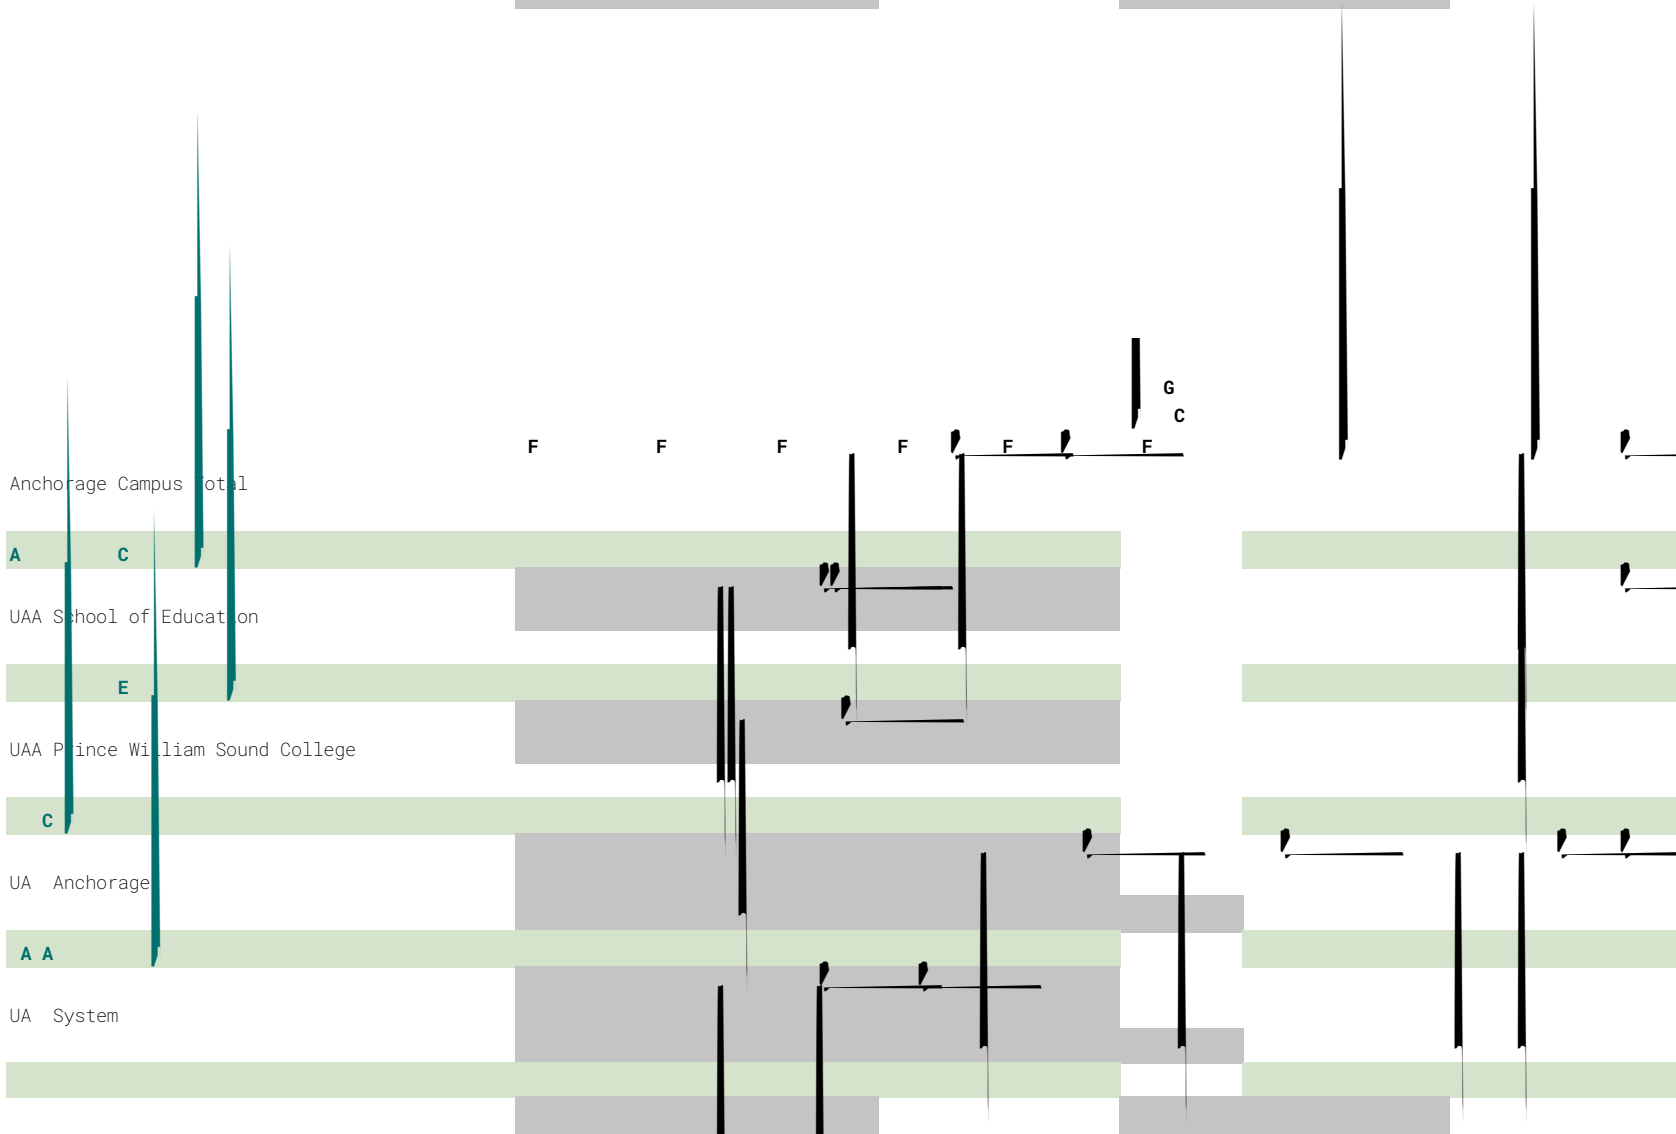

APPENDIX A. Fall Semester Headcount Trend - National of UAA Change

APPENDIX B. Fall Semester Schedule Changes

	Section	Den	C	edi	H	T	end - N	mali	ed f	UAA C	e Change
Anchorage Campus											
A	C										
UAA School of Education											
E											
UAA Prince William Sound College											
C											
UA											

F

F

F

F

F

G

B

F

C

Anchorage Campus

A C

UAA School of Education

E

UAA Prince William Sound College

C

UA